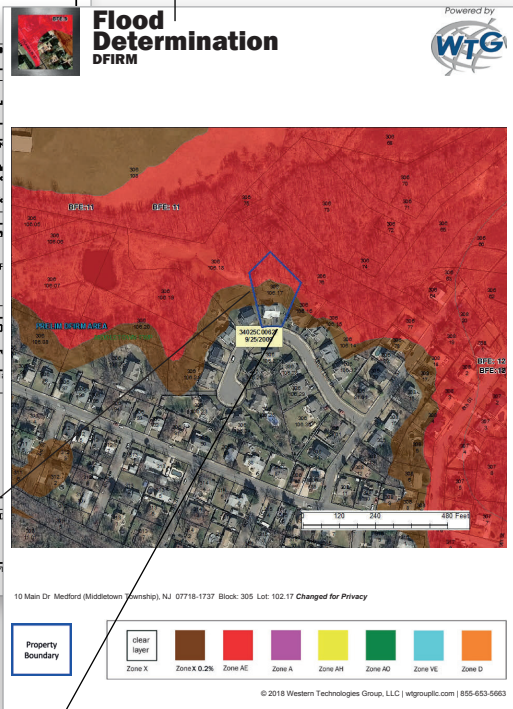

ANATOMY OF A MYFLOODSTATUS FLOOD ZONE DETERMINATION REPORT

Superior features that make a difference.

Special Flood Hazard Determination Form
Clear determination, complete information,
no disclaimers, certified and insured.

Effective Map
Current map with Flood Zones clearly
identifiable by shape and color.

Property boundary
is clearly identified.

Structure location
is clearly visible with clarity on
its relation to the flood zone.

Preliminary Map
We include FEMA's preliminary map,
showing proposed future changes.

To Learn More Visit MyFloodStatus.com

MyFloodStatus is powered by WTG, an industry leader in flood determination services. We do not provide flood insurance. Provide your WTG Flood Zone Determination Report to your insurance agent to understand your options.