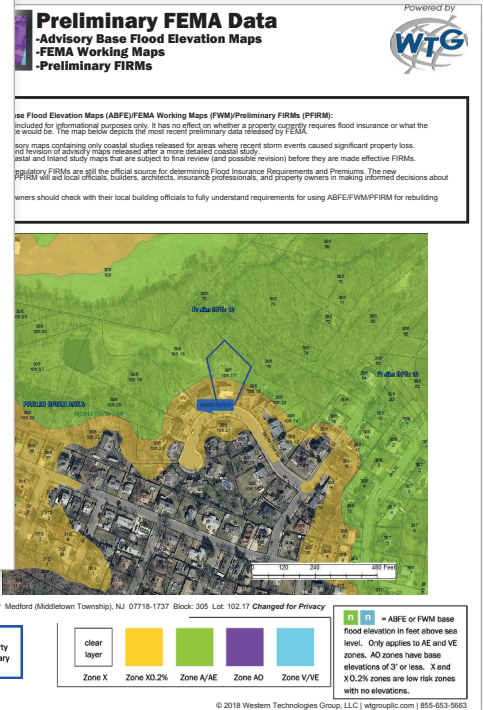

ANATOMY OF A MYFLOODSTATUS FLOOD ZONE DETERMINATION REPORT

Superior features that make a difference.

Special Flood Hazard Determination Form
Clear determination, complete information,
no disclaimers, certified and insured.

Effective Map
Current map with Flood Zones clearly
identifiable by shape and color.

Property boundary
is clearly identified.

Structure location
is clearly visible with clarity on
its relation to the flood zone.

Preliminary Map
We include FEMA's preliminary map,
showing proposed future changes.

To Learn More Visit MyFloodStatus.com

MyFloodStatus is powered by WTG, an industry leader in flood determination services. We do not provide flood insurance. Provide your WTG Flood Zone Determination Report to your insurance agent to understand your options.